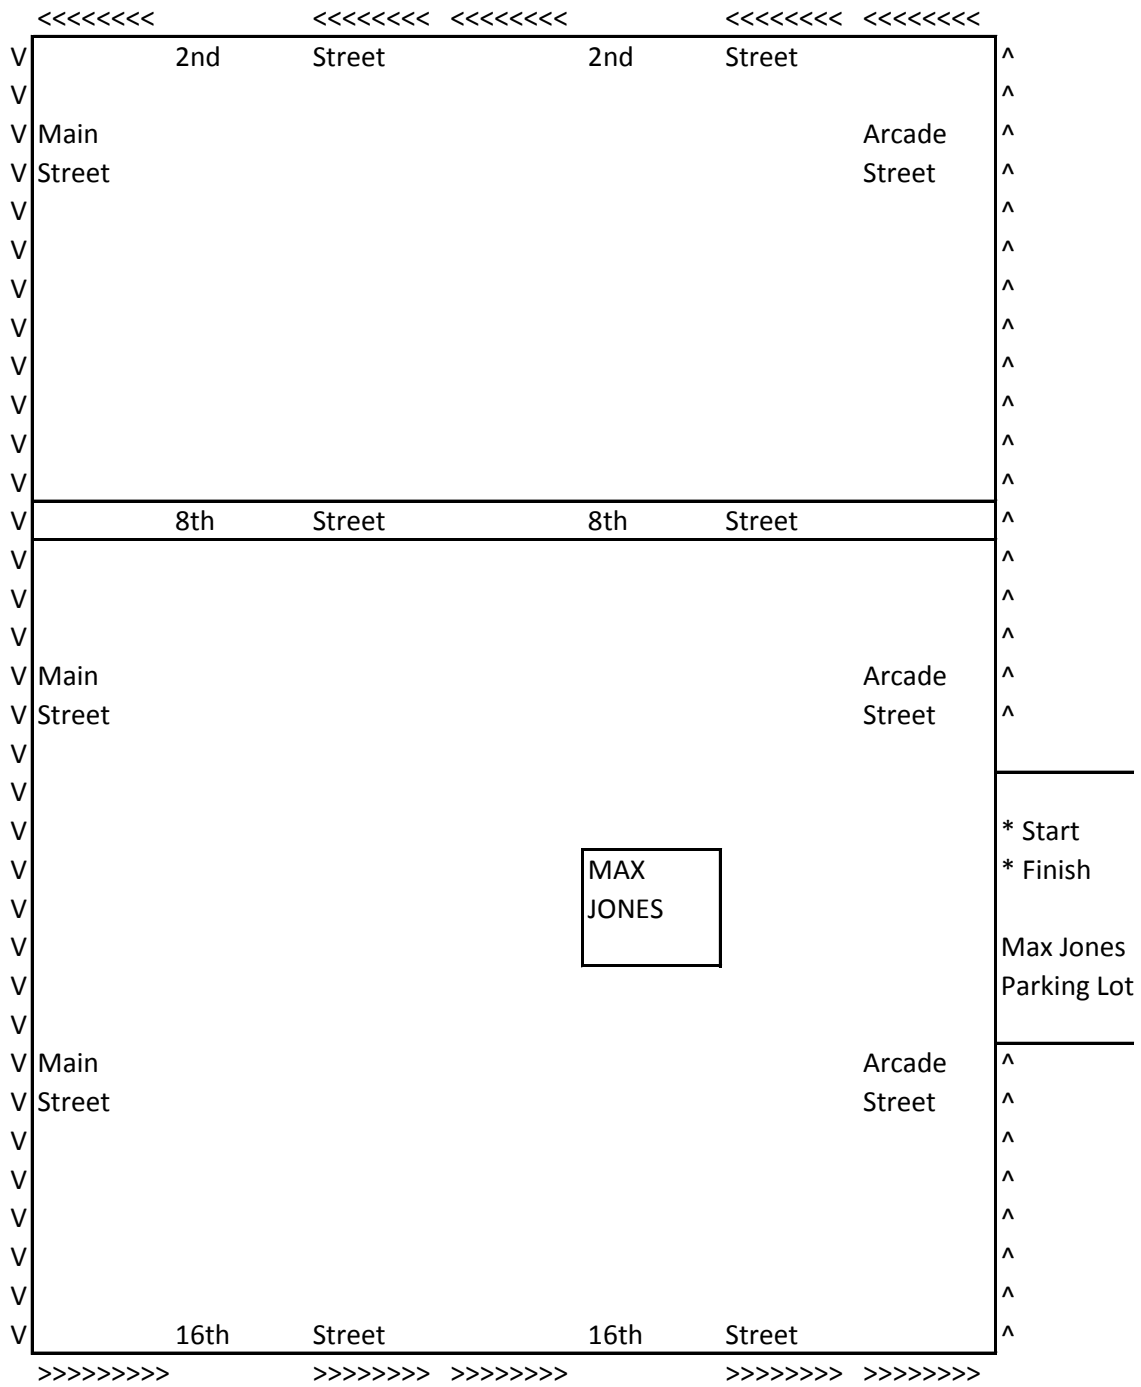

KOLOR SPLASH 5K MAP

- * Race begins at the Max Jones Parking Lot
- * North on Arcade to 2nd Street
- * Turn Left on 2nd Street to Main St
- * Turn Left on Main St and head South to 16th
- * Turn Left on 16th St and head East to Arcade